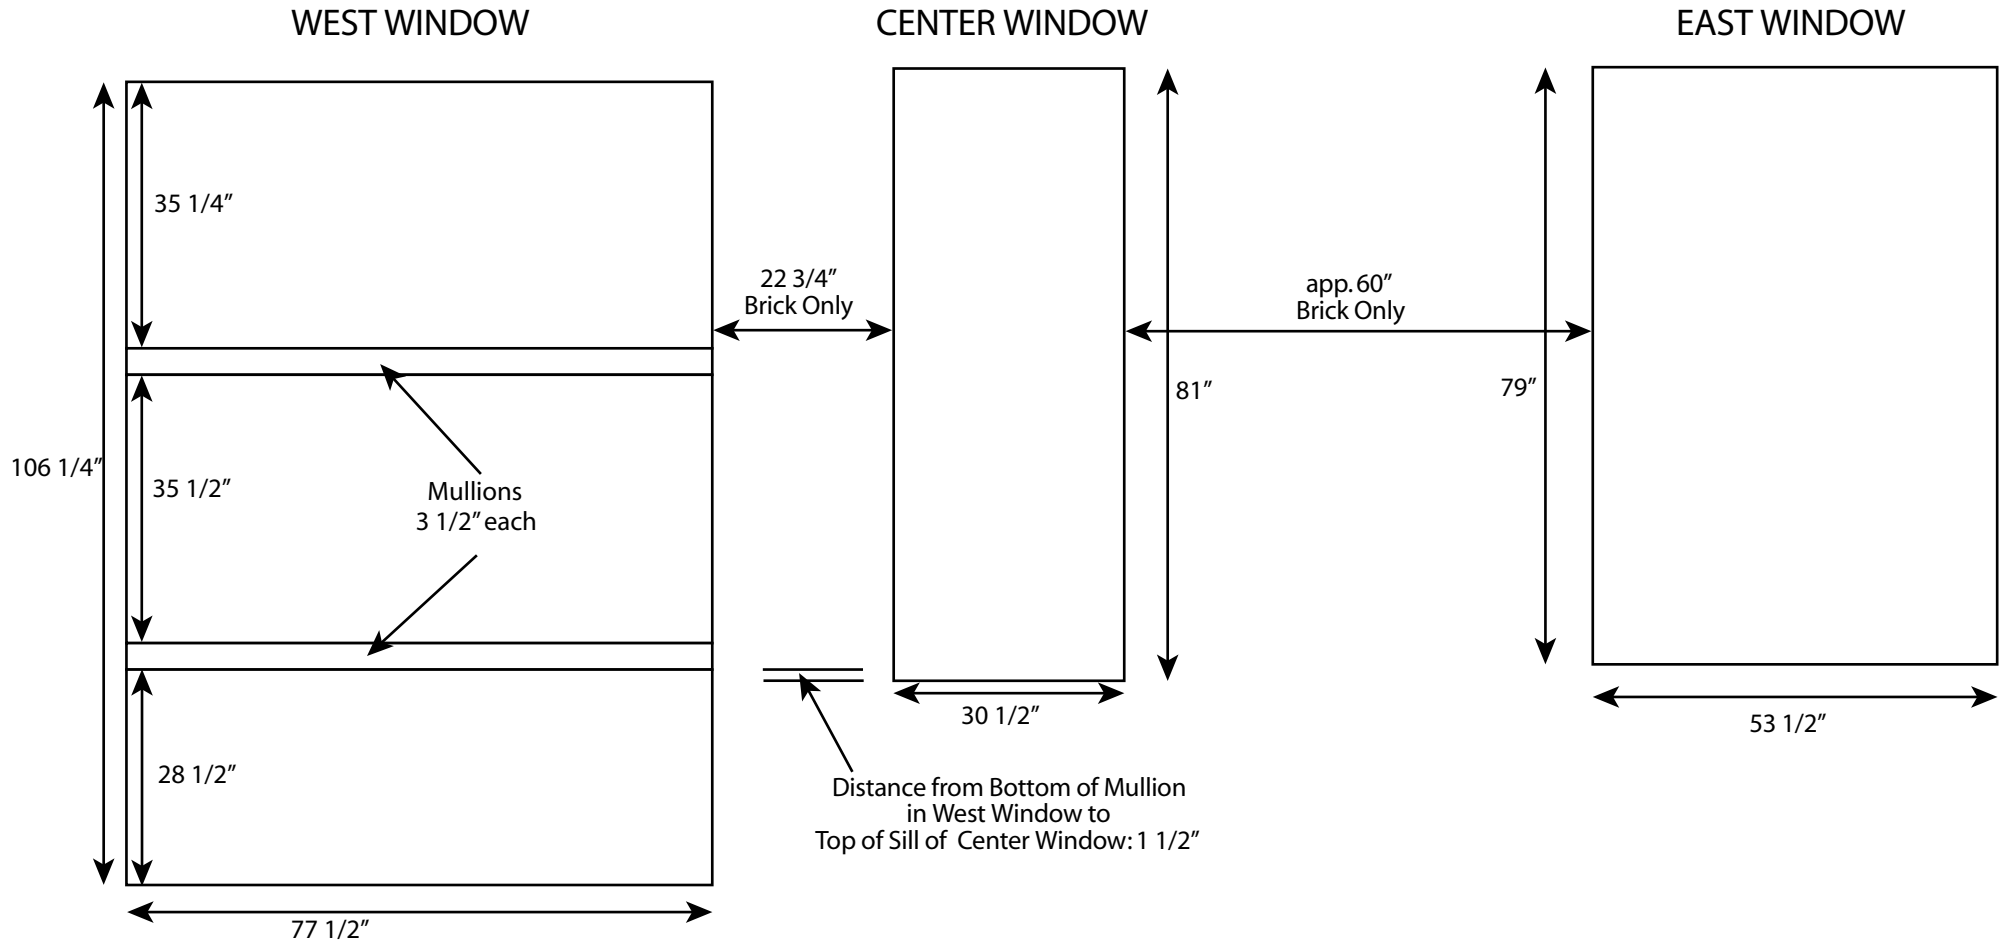

OUTSIDE MEASUREMENTS

INSIDE MEASUREMENTS

PLEASE double-check!

WEST WINDOW

110 1/2" W x 80" H

CENTER WINDOW

79" W x 32" H

EAST WINDOW

55 1/4" W x 80" H